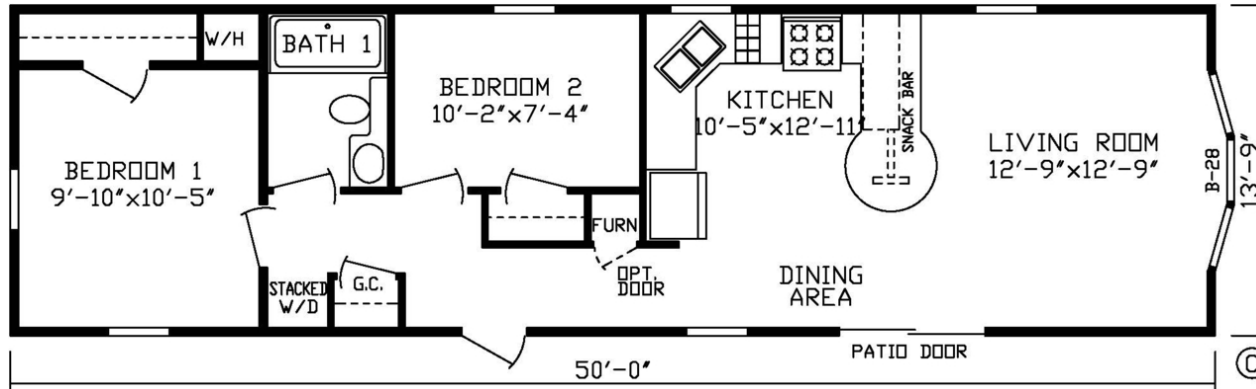

## Rosen 150559

2 Bedrooms, 1 Bathrooms, 687 Square Feet

Series: Harmony Homes (SW)

Home Type: Manufactured

Sections: Single-wide

### Floor Plan

Fairmont Homes, LLC

[www.fairmonthomes.com](http://www.fairmonthomes.com)

\*IMPORTANT: Because we continuously update and modify Fairmont Homes products it is important for you to know that our brochures and literature are for illustrative purposes only. All information contained herein may vary from the actual home we build. Dimensions are nominal and length and width measurements are from exterior wall to exterior wall. The right is reserved to make changes at any time, without notice or obligation, in prices, colors, materials, specifications, features and models. Please check with your retailer for specific information about the home you select. (Add approximately four feet to determine transportable length.)