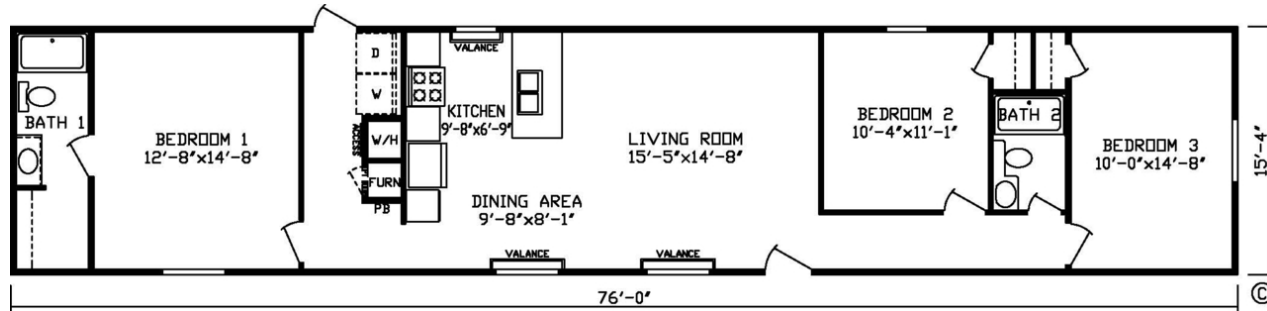

## The Velocity Series 188502

3 Bedrooms, 2 Bathrooms, 1165 Square Feet

**Series:** Velocity (SW)

**Home Type:** Manufactured

**Sections:** Single-wide

### Floor Plan

**Fairmont Homes, LLC**

[www.fairmonthomes.com](http://www.fairmonthomes.com)

\*IMPORTANT: Because we continuously update and modify Fairmont Homes products it is important for you to know that our brochures and literature are for illustrative purposes only. All information contained herein may vary from the actual home we build. Dimensions are nominal and length and width measurements are from exterior wall to exterior wall. The right is reserved to make changes at any time, without notice or obligation, in prices, colors, materials, specifications, features and models. Please check with your retailer for specific information about the home you select. (Add approximately four feet to determine transportable length.)