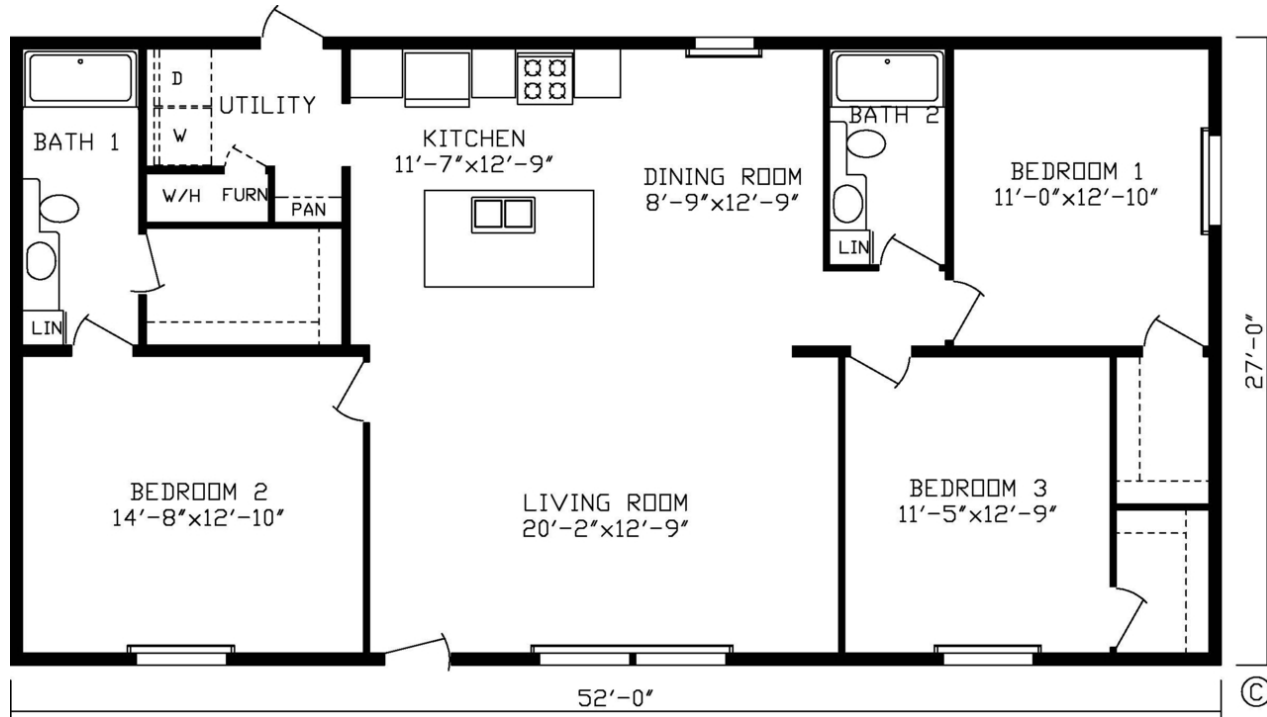

28523A 188000

3 Bedrooms, 2 Bathrooms, 1404 Square Feet

Series: Velocity (MW)

Home Type: Manufactured

Sections: Double-wide

Floor Plan

Fairmont Homes, LLC

www.fairmonthomes.com

*IMPORTANT: Because we continuously update and modify Fairmont Homes products it is important for you to know that our brochures and literature are for illustrative purposes only. All information contained herein may vary from the actual home we build. Dimensions are nominal and length and width measurements are from exterior wall to exterior wall. The right is reserved to make changes at any time, without notice or obligation, in prices, colors, materials, specifications, features and models. Please check with your retailer for specific information about the home you select. (Add approximately four feet to determine transportable length.)